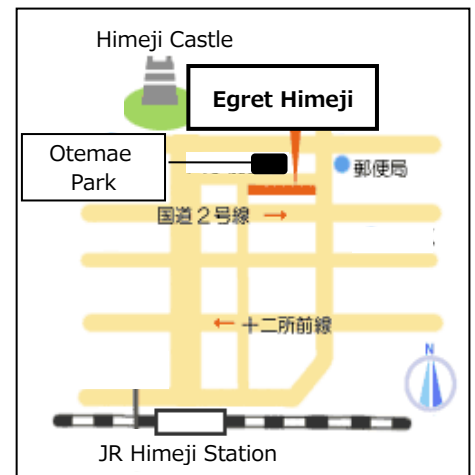

Japanese Language Course

Term 1 (May – July 2024)

Japanese language course at Egret Himeji.
All lessons are taught by qualified teachers.

	Day	Time	Teacher	Book	
Beginner A	Sunday	10:30-12:00	Ms. Yoshida	Minna no Nihongo I	Lesson 1-8 Please learn Hiragana and Katakana by yourself.
Beginner B	Sunday	13:00-14:30	Ms. Yoshida		Lesson 9-16
Beginner C	Sunday	13:00-14:30	Ms. Konishi		Lesson 17-25
Beginner D	Sunday	13:00-14:30	Ms. Hayashi	Minna no Nihongo II	Lesson 26-33
Beginner E	Sunday	15:00-16:30	Ms. Hayashi		Lesson 34-41
Beginner F	Sunday	10:30-12:00	Ms. Konishi		Lesson 42-50
Intermediate	Saturday	10:30-12:00	Ms. Kamei	Chukyu kara manabu Nihongo	

[Place] 4th Floor, Egret Himeji Bldg, 68-290, Honmachi, Himeji 670-0012

[Fee] 3,000 yen per term (10 lessons) + Textbook fee

[Class Size] 2 - 20 persons

[Registration] From April 1

(3rd Floor, Egret Himeji Bldg)

[Information] 079-282-8950 (Phone)

info-iec@himeji-iec.or.jp (Email)

✓ High school students and above are eligible to participate.

✓ No refund for cancellation.

However, you are eligible for a refund if the class is canceled due to an insufficient number of participants.

✓ Next term starts in September 2024.

Himeji Cultural and International Exchange Foundation (International Exchange Section)

TEL: 079-282-8950 Website: <https://www.himeji-iec.or.jp/>