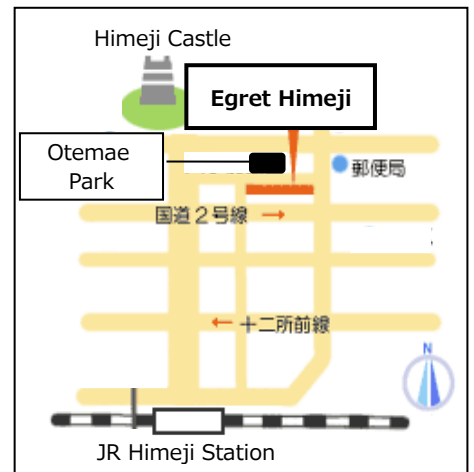

Japanese Language Course

Term 3 (December 2023–March 2024)

Japanese language course at Egret Himeji.
All lessons are taught by qualified teachers.

	Day	Time	Teacher	Book	
Beginner A	Sunday	13:00-14:30	Ms. Yoshida	Minna no Nihongo I	Lesson 1-8 Please learn Hiragana and Katakana by yourself.
Beginner B	Sunday	13:00-14:30	Ms. Shinkawa		Lesson 9-16
Beginner C	Sunday	13:00-14:30	Ms. Hayashi		Lesson 17-25
Beginner D	Sunday	15:00-16:30	Ms. Hayashi	Minna no Nihongo II	Lesson 26-33
Beginner E	Sunday	10:30-12:00	Ms. Shinkawa		Lesson 34-41
Beginner F	Sunday	10:30-12:00	Ms. Yoshida		Lesson 42-50
Intermediate	Saturday	10:30-12:00	Ms. Kamei	Chukyu kara manabu Nihongo	

[Place] 4th Floor, Egret Himeji Bldg, 68-290, Honmachi, Himeji 670-0012

[Fee] 3,000 yen per term (10 lessons) + Textbook fee

[Class Size] 2 - 20 persons

[Registration] From November 12

(3rd Floor, Egret Himeji Bldg)

[Information] 079-282-8950 (Phone)

info-iec@himeji-iec.or.jp (Email)

✓ High school students and above are eligible to participate.

✓ No refund for cancellation.

However, you are eligible for a refund if the class is canceled due to an insufficient number of participants.

✓ Next term starts in May 2024.

Himeji Cultural and International Exchange Foundation (International Exchange Section)

TEL: 079-282-8950 Website: <https://www.himeji-iec.or.jp/>