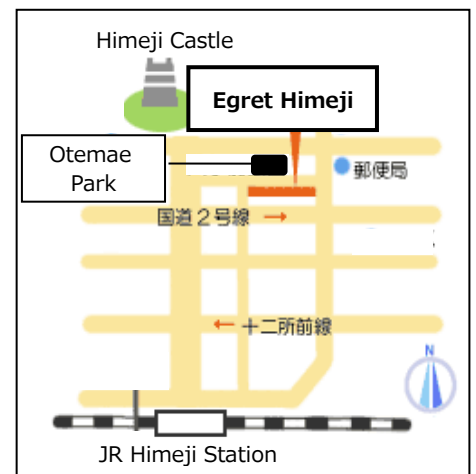

Japanese Language Course

Term 2 (September–November 2023)

Japanese language course at Egret Himeji.
All lessons are taught by qualified teachers.

	Day	Time	Teacher	Book	
Beginner A	Sunday	13:00-14:30	Ms. Shinkawa	Minna no Nihongo I	Lesson 1-8 Please learn Hiragana and Katakana by yourself.
Beginner B	Sunday	13:00-14:30	Ms. Hayashi		Lesson 9-16
Beginner C	Sunday	15:00-16:30	Ms. Hayashi		Lesson 17-25
Beginner D	Sunday	10:30-12:00	Ms. Shinkawa	Minna no Nihongo II	Lesson 26-33
Beginner E	Sunday	10:30-12:00	Ms. Yoshida		Lesson 34-41
Beginner F	Sunday	13:00-14:30	Ms. Yoshida		Lesson 42-50
Intermediate	Saturday	10:30-12:00	Ms. Kamei	Chukyu kara manabu Nihongo	

[Place] 4th Floor, Egret Himeji Bldg, 68-290, Honmachi, Himeji 670-0012

[Fee] 3,000 yen per term (10 lessons) + Textbook fee

[Class Size] 2 - 20 persons

[Registration] From July 16

(3rd Floor, Egret Himeji Bldg)

[Information] 079-282-8950 (Phone)

info-iec@himeji-iec.or.jp (Email)

✓ High school students and above are eligible to participate.

✓ No refund for cancellation.

However, you are eligible for a refund if the class is canceled due to an insufficient number of participants.

✓ Next term starts in December 2023.

Himeji Cultural and International Exchange Foundation (International Exchange Section)

TEL: 079-282-8950 Website: <https://www.himeji-iec.or.jp/>