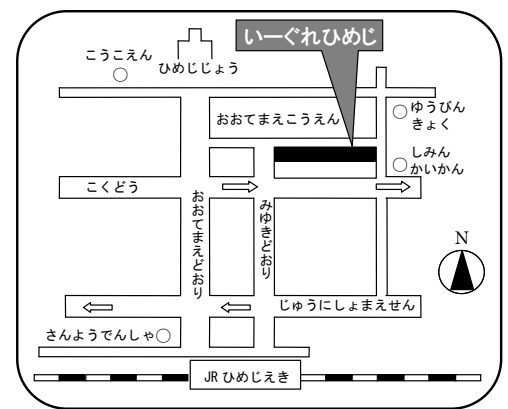

Map

How to Participate

How to participate 参加方法 Cómo participar Cách tham gia

勉強道具を持って、活動時間内に創作室に来てください。

Come to "創作室 (Sosaku-shitsu)" during the available hours with your study supplies.

带好文具，请在活动时间内到创作室来。

Ven al espacio de "创作室 (Sosaku-shitsu)" en las horas de actividad.

Nhớ mang theo dụng cụ học tập, đến lớp Sosaku-shitsu.

Contact

こうえきざいだんほうじん ひめじしぶんかこくさいこうりゅうざいだん

公益財団法人

姫路市文化国際交流財団

HIMEJI CULTURAL AND INTERNATIONAL EXCHANGE FOUNDATION

ひめじ しほんまち

〒670-0012 姫路市本町68-290 イーグレひめじ 3階

TEL : 079-282-8950

WEB : <https://www.himeji-iec.or.jp>