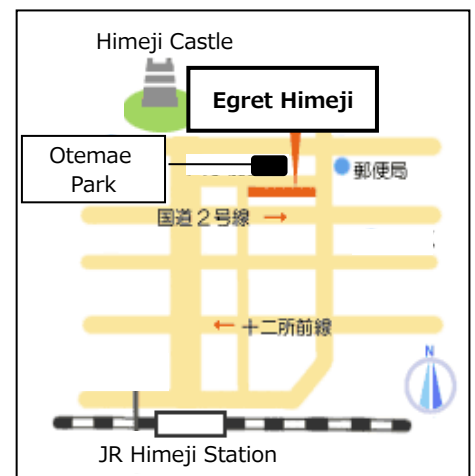

Japanese Language Course

Term 1 (May – July 2023)

Japanese language course at Egret Himeji.
All lessons are taught by qualified teachers.

	Day	Time	Teacher	Book	
Beginner A	Sunday	13:00-14:30	Ms. Hayashi	Minna no Nihongo I	Lesson 1-7 Please learn Hiragana and Katakana by yourself.
Beginner B	Sunday	15:00-16:30	Ms. Hayashi		Lesson 8-16
Beginner C	Sunday	10:30-12:00	Ms. Shinkawa		Lesson 17-25
Beginner D	Sunday	10:30-12:00	Ms. Yoshida	Minna no Nihongo II	Lesson 26-33
Beginner E	Sunday	13:00-14:30	Ms. Yoshida		Lesson 34-41
Beginner F	Sunday	13:00-14:30	Ms. Shinkawa		Lesson 42-50
Intermediate	Saturday	10:30-12:00	Ms. Kamei	Chukyu kara manabu Nihongo	

[Place] 4th Floor, Egret Himeji Bldg, 68-290, Honmachi, Himeji 670-0012

[Fee] 3,000 yen per term (10 lessons) + Textbook fee

[Class Size] 2 - 20 persons

[Registration] From April 1

(3rd Floor, Egret Himeji Bldg)

[Information] 079-282-8950 (Phone)

info-iec@himeji-iec.or.jp (Email)

✓ High school students and above are eligible to participate.

✓ No refund for cancellation.

However, you are eligible for a refund if the class is canceled due to an insufficient number of participants.

✓ Next term starts in September 2023.

Himeji Cultural and International Exchange Foundation (International Exchange Section)

TEL: 079-282-8950 Website: <https://www.himeji-iec.or.jp/>