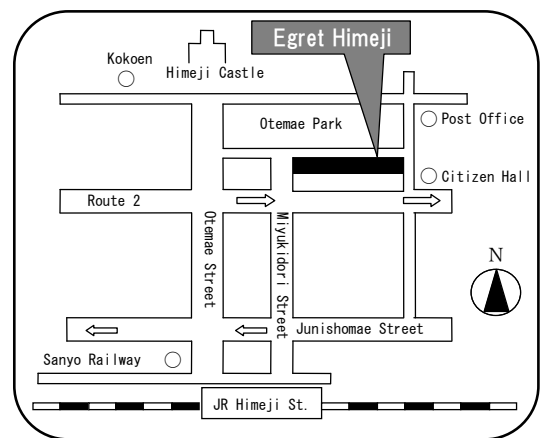

Mapa

How to participate

How to participate 参加方法 Cómo participar Cách tham gia

勉強道具を持って、活動時間内に日本語ひろばスペースに来てください。

Come to the Nihongo Hiroba space during the available hours with your study supplies.

带好文具，请在活动时间内到日本語广场来。

Ven al espacio de "Nihongo Hiroba" en las horas de actividad.

Nhớ mang theo dụng cụ học tập, đến lớp Nihongo Hiroba.

Contact

こうえきざいだんほうじん ひめじしぶんかこくさいこうりゅうざいだん

公益財団法人

姫路市文化国際交流財団

HIMEJI CULTURAL AND INTERNATIONAL EXCHANGE FOUNDATION

ひめじしほんまち

〒670-0012 姫路市本町68-290 イーグレひめじ 3階

TEL : 079-282-8950

WEB : <https://www.himeji-iec.or.jp>