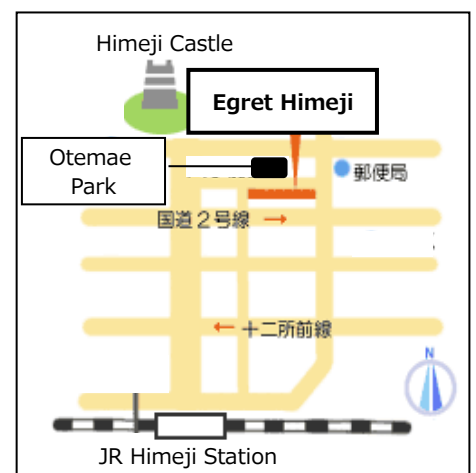

Japanese Language Course

Term 3 (December 2022–March 2023)

Japanese language course at Egret Himeji.
All lessons are taught by qualified teachers.

	Day	Time	Teacher	Book	
Beginner A	Sunday	15:00-16:30	Ms. Hayashi	Minna no Nihongo I	Lesson 1-7 Please learn Hiragana and Katakana by yourself.
Beginner B	Sunday	10:30-12:00	Ms. Shinkawa		Lesson 8-16
Beginner C	Sunday	10:30-12:00	Ms. Miyake		Lesson 17-25
Beginner D	Sunday	13:00-14:30	Ms. Miyake	Minna no Nihongo II	Lesson 26-33
Beginner E	Sunday	13:00-14:30	Ms. Shinkawa		Lesson 34-41
Beginner F	Sunday	13:00-14:30	Ms. Hayashi		Lesson 42-50
Intermediate	Saturday	10:30-12:00	Ms. Kamei	Chukyu kara manabu Nihongo	

[Place] 4th Floor, Egret Himeji Bldg, 68-290, Honmachi, Himeji 670-0012

[Fee] 3,000 yen per term (10 lessons) + Textbook fee

[Class Size] 2 - 20 persons

[Registration] From November 12

(3rd Floor, Egret Himeji Bldg)

[Information] 079-282-8950 (Phone)

info-iec@himeji-iec.or.jp (Email)

✓ No refund for cancellation.

However, you are eligible for a refund if the class is canceled due to an insufficient number of participants.

✓ Next term starts in May 2023.

Himeji Cultural and International Exchange Foundation (International Exchange Section)

TEL: 079-282-8950

Website: <https://www.himeji-iec.or.jp/>