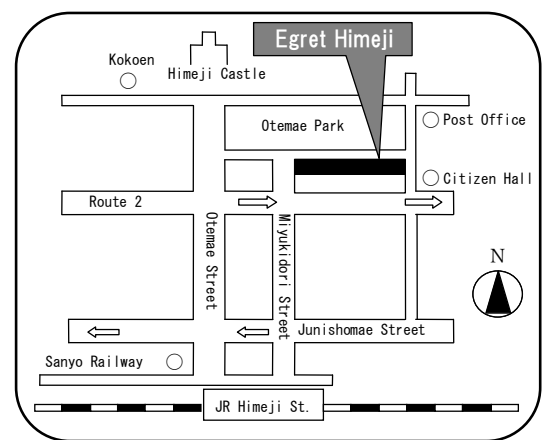

Map

How to participate

さんか 参加のしかた 参加方法 Cómo participar Cách tham gia

べんきょうどうぐ も 勉強 道具を持って、かつどうじかんない にほんご 活動時間内に日本語ひろばスペースに来てください。

Come to the Nihongo Hiroba space during the available hours with your study supplies.

带好文具，请在活动时间内到日本語广场来。

Ven al espacio de "Nihongo Hiroba" en las horas de actividad.

Nhớ mang theo dụng cụ học tập, đến lớp Nihongo Hiroba.

Contact

こうえきざいだんほうじん ひめじしぶんかこくさいこうりゅうざいだん

公益財団法人

姫路市文化国際交流財団

HIMEJI CULTURAL AND INTERNATIONAL EXCHANGE FOUNDATION

〒670-0012 68-290 Honmachi, Himeji-shi Egret Himeji 3rd floor

TEL : 079-282-8950

WEB : <https://www.himeji-iec.or.jp>