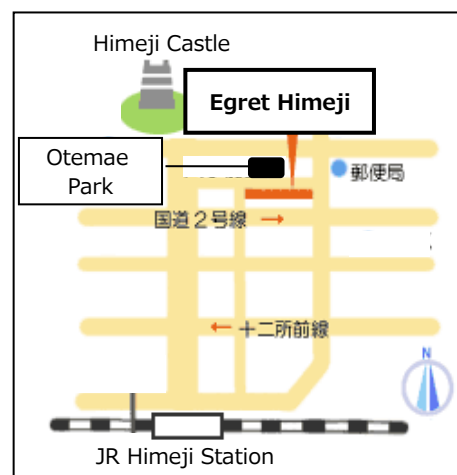

Japanese Language Course

Term 2 (September–November 2022)

Japanese language course at Egret Himeji.
All lessons are taught by qualified teachers.

	Day	Time	Teacher	Book	
Beginner A	Sunday	10:30-12:00	Ms. Shinkawa	Minna no Nihongo I	Lesson 1-7 Please learn Hiragana and Katakana by yourself.
Beginner B	Sunday	10:30-12:00	Ms. Miyake		Lesson 8-16
Beginner C	Sunday	13:00-14:30	Ms. Miyake		Lesson 17-25
Beginner D	Sunday	13:00-14:30	Ms. Shinkawa	Minna no Nihongo II	Lesson 26-33
Beginner E	Sunday	13:00-14:30	Ms. Hayashi		Lesson 34-41
Beginner F	Sunday	15:00-16:30	Ms. Hayashi		Lesson 42-50
Intermediate	Saturday	10:30-12:00	Ms. Kamei	Chukyu kara manabu Nihongo	

[Place] 4th Floor, Egret Himeji Bldg, 68-290, Honmachi, Himeji 670-0012

[Fee] 3,000 yen per term (10 lessons) + Textbook fee

[Class Size] 2 - 10 persons

[Registration] From July 10

(3rd Floor, Egret Himeji Bldg)

[Information] 079-282-8950 (Phone)

info-iec@himeji-iec.or.jp (Email)

✓ No refund for cancellation.

However, you are eligible for a refund if the class is canceled due to an insufficient number of participants.

✓ Next term starts in December 2022.

Himeji Cultural and International Exchange Foundation (International Exchange Section)

TEL: 079-282-8950 Website: <https://www.himeji-iec.or.jp/>