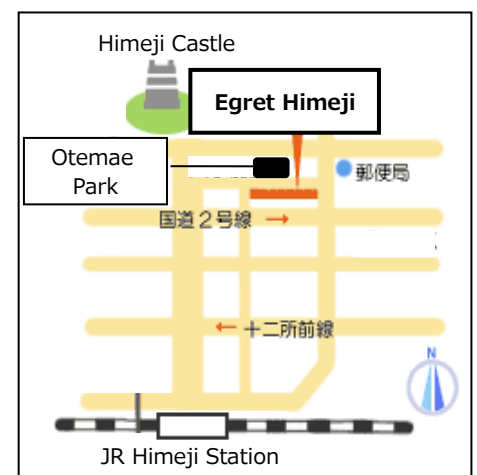

Japanese Language Course

Term 1 (May – July 2022)

Japanese language course at Egret Himeji.
All lessons are taught by qualified teachers.

	Day	Time	Teacher	Book	
Beginner A	Sunday	10:30-12:00	Ms. Miyake	Minna no Nihongo I	Lesson 1-7 Please learn Hiragana and Katakana by yourself.
Beginner B	Sunday	13:00-14:30	Ms. Miyake		Lesson 8-16
Beginner C	Sunday	13:00-14:30	Ms. Kozuka		Lesson 17-25
Beginner D	Sunday	13:00-14:30	Ms. Hayashi	Minna no Nihongo II	Lesson 26-33
Beginner E	Sunday	15:00-16:30	Ms. Hayashi		Lesson 34-41
Beginner F	Sunday	10:30-12:00	Ms. Kozuka		Lesson 42-50
Intermediate	Saturday	10:30-12:00	Ms. Kamei	Chukyu kara manabu Nihongo	

[Place] 4th Floor, Egret Himeji Bldg, 68-290, Honmachi, Himeji 670-0012

[Fee] 3,000 yen per term (10 lessons) + Textbook fee

[Class Size] 2 - 10 persons

[Registration] From April 1

(3rd Floor, Egret Himeji Bldg)

[Information] 079-282-8950 (Phone)

info-iec@himeji-iec.or.jp (Email)

✓ No refund for cancellation.

However, you are eligible for a refund if the class is canceled due to an insufficient number of participants.

✓ Next term starts in September 2022.

Himeji Cultural and International Exchange Foundation (International Exchange Section)

TEL: 079-282-8950 Website: <https://www.himeji-iec.or.jp/>