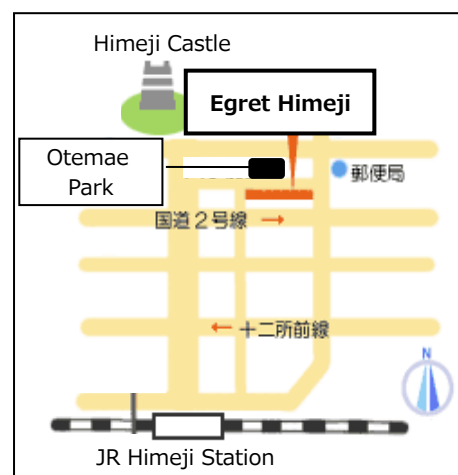

Japanese Language Course

Term 3 (December 2021-March 2022)

Japanese language courses at Egret Himeji.
All lessons are taught by qualified teachers.

	Day	Time	Teacher	Book	
Beginner A	Sunday	15:00-16:30	Ms. Miyake	Minna no Nihongo I	Lesson 1-7 Please learn Hiragana and Katakana by yourself.
Beginner B	Sunday	13:00-14:30	Ms. Kozuka		Lesson 8-16
Beginner C	Sunday	13:00-14:30	Ms. Hayashi		Lesson 17-25
Beginner D	Sunday	15:00-16:30	Ms. Hayashi	Minna no Nihongo II	Lesson 26-33
Beginner E	Sunday	10:30-12:00	Ms. Kamei		Lesson 34-41
Beginner F	Sunday	13:00-14:30	Ms. Miyake		Lesson 42-50
Pre-Intermediate	Sunday	10:30-12:00	Ms. Kozuka	Chukyu e ikou Nihongo no Bunkei to Hyougen 55	
Intermediate	Saturday	10:30-12:00	Ms. Kamei	Chukyu kara manabu Nihongo	

[Place] **4th Floor**, Egret Himeji Bldg, 68-290, Honmachi, Himeji 670-0012

[Fee] 3,000 yen per term (10 lessons) + Textbook fee

[Class Size] 2 - 10 persons

[Registration] From November 21

(**3rd Floor**, Egret Himeji Bldg)

[Information] 079-282-8950 (Phone)

info-iec@himeji-iec.or.jp (Email)

✓ No refund for cancellation.

However, you are eligible for a refund if the class is canceled due to an insufficient number of participants.

✓ Next term starts in April 2022.

Himeji Cultural and International Exchange Foundation (International Exchange Section)

TEL: 079-282-8950 Web: <https://www.himeji-iec.or.jp/>