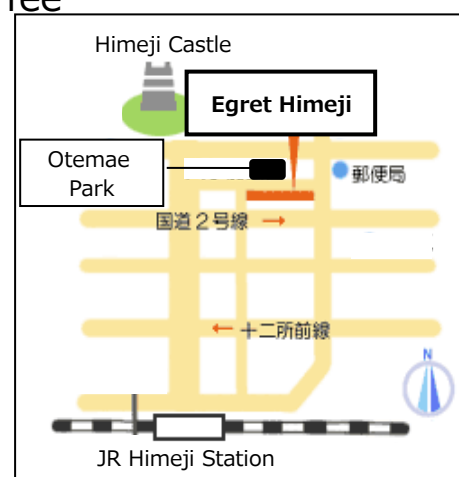

Japanese Language Course

Term 2 (September–November 2021)

Japanese language course at Egret Himeji.
All lessons are taught by qualified teachers.

	Day	Time	Teacher	Book	
Beginner A	Sunday	13:00-14:30	Ms. Kozuka	Minna no Nihongo I	Lesson 1-7 Please learn Hiragana and Katakana by yourself.
Beginner B	Sunday	13:00-14:30	Ms. Hayashi		Lesson 8-16
Beginner C	Sunday	15:00-16:30	Ms. Hayashi		Lesson 17-25
Beginner D	Sunday	10:30-12:00	Ms. Kamei	Minna no Nihongo II	Lesson 26-33
Beginner E	Sunday	13:00-14:30	Ms. Miyake		Lesson 34-41
Beginner F	Sunday	10:30-12:00	Ms. Kozuka		Lesson 42-50
Pre-Intermediate	Sunday	15:00-16:30	Ms. Miyake	Chukyu e ikou Nihongo no Bunkei to Hyougen 55	
Intermediate	Saturday	10:30-12:00	Ms. Kamei	Chukyu kara manabu Nihongo	

[Place] 4th Floor, Egret Himeji Bldg, 68-290, Honmachi, Himeji 670-0012

[Fee] 3,000 yen per term (10 lessons) + Textbook fee

[Class Size] 2 - 10 persons

[Registration] From July 18

(3rd Floor, Egret Himeji Bldg)

[Information] 079-282-8950 (Phone)

info-iec@himeji-iec.or.jp (Email)

✓ No refund for cancellation.

However, you are eligible for a refund if the class is canceled due to an insufficient number of participants.

✓ Next term starts in December 2021.

Himeji Cultural and International Exchange Foundation (International Exchange Section)

TEL: 079-282-8950 Website: <https://www.himeji-iec.or.jp/>