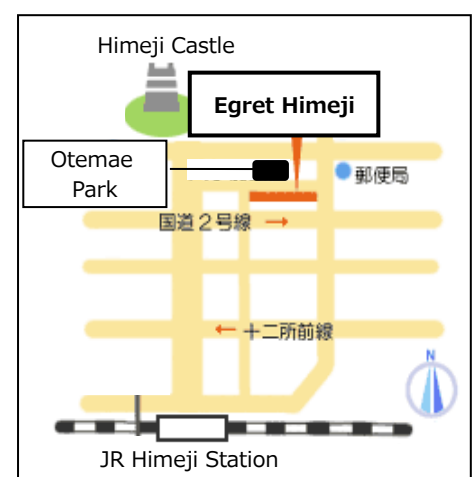

Japanese Language Course

Term 2 (September–November 2020)

Japanese language courses at Egret Himeji.
All lessons are taught by qualified teachers.

	Day	Time	Teacher	Book	
Beginner A	Sunday	15:00-16:30	Ms. Hayashi	Minna no Nihongo I	Lesson 1-7
Beginner B	Sunday	10:30-12:00	Ms. Kamei		Lesson 8-16
Beginner C	Sunday	13:00-14:30	Ms. Miyake		Lesson 17-25
Beginner D	Sunday	10:30-12:00	Ms. Kozuka	Minna no Nihongo II	Lesson 26-33
Beginner E	Sunday	15:00-16:30	Ms. Miyake		Lesson 34-41
Beginner F	Sunday	13:00-14:30	Ms. Kozuka		Lesson 42-50
Pre-Intermediate	Sunday	13:00-14:30	Ms. Hayashi	Chukyu e ikou Nihongo no Bunkei to Hyougen 55	
Intermediate	Saturday	10:30-12:00	Ms. Kamei	Chukyu kara manabu Nihongo	

[Place] 4th Floor, Egret Himeji Bldg, 68-290, Honmachi, Himeji 670-0012

[Fee] 3,000 yen per term (10 lessons) + Textbook fee

[Class Size] 2 - 10 persons

[Registration] From July 12

(3rd Floor, Egret Himeji Bldg)

[Information] 079-282-8950 (Phone)

info-iec@himeji-iec.or.jp (Email)

✓ No refund for cancellation.

✓ Next term starts in December 2020.

Himeji Cultural and International Exchange Foundation (International Exchange Section)

TEL: 079-282-8950 Web: <http://www.himeji-iec.or.jp>