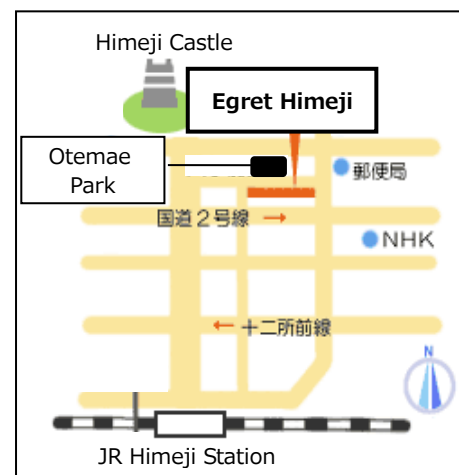

Japanese Language Course

Term 3, 2017 (Dec 2017 – Mar 2018)

Japanese language course at Egret Himeji.
All lessons are taught by qualified teachers.

	Day	Time	Teacher	Book	
Beginner A	Sunday	15:00-16:30	Ms Fujiwara	Minna no Nihongo I	
Beginner B	Sunday	10:30-12:00	Ms Kamei		1-7
Beginner C	Sunday	13:00-14:30	Ms Nagoh		8-16
Beginner D	Sunday	15:00-16:30	Ms Miyake	Minna no Nihongo II	
Beginner E	Sunday	13:00-14:30	Ms Miyake		17-25
Beginner F	Sunday	10:30-12:00	Ms Fujiwara		26-33
Pre-Intermediate	Sunday	13:00-14:30	Ms Fujiwara	Chukyu e ikou Nihongo no Bunkei to Hyougen 55	
Intermediate	Sunday	15:00-16:30	Ms Nagoh	Chukyu wo manabou Nihongo no Bunkei to Hyougen 56 Chukyu Zenki	
Intermediate	Saturday	10:30-12:00	Ms Kamei	5-8	
				Chukyu kara manabu Nihongo	

[Place] 4th Floor, Egret Himeji Bldg, 68-290, Honmachi, Himeji 670-0012

[Fee] 3,000 yen per term (10 lessons) + Textbook fee

[Class Size] 2 - 20 persons

[Registration] From November 12

(3rd Floor, Egret Himeji Bldg)

[Information] 079-282-8950 (Phone)

info@himeji-iec.or.jp (Email)

✓ No refund for cancellation.

✓ Next term starts in May 2018.

Himeji Cultural and International Exchange Foundation (International Exchange Section)

TEL: 079-282-8950 Web: <http://www.himeji-iec.or.jp>